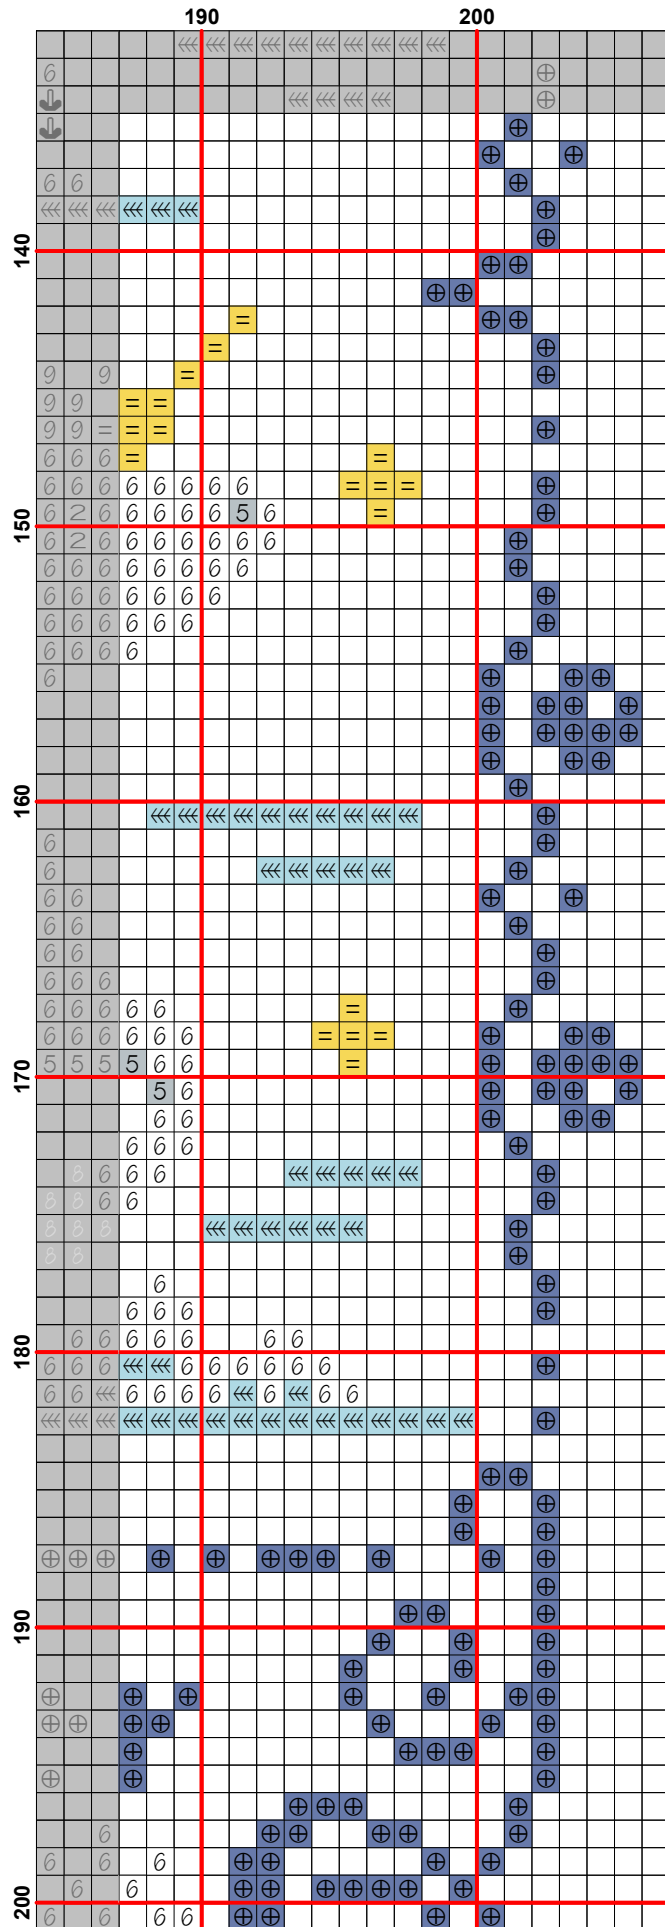

September

October

November

December

2015

0123456789

**Pattern Name:** Magical Creatures Calendar  
**Company:** Cloudsfactory  
**Copyright:** (c) 2014  
**Fabric:** Aida 14, White  
 207w X 256h Stitches  
**Size(s):** 14 Count, 37.56w X 46.45h cm  
 16 Count, 32.86w X 40.64h cm

**Floss Used for Full Stitches:**

Symbol	Strands	Type	Number	Color
	2	DMC	211	Lavender-LT
	2	DMC	300	Mahogany-VY DK
	2	DMC	301	Mahogany-MD
	2	DMC	310	Black
	2	DMC	415	Pearl Gray
	2	DMC	553	Violet
	2	DMC	602	Cranberry-MD
	2	DMC	666	Christmas Red-BRT
	2	DMC	738	Tan-VY LT
	2	DMC	740	Tangerine
	2	DMC	743	Yellow-MD
	2	DMC	754	Peach-LT
	2	DMC	797	Royal Blue
	2	DMC	905	Parrot Green-DK
	2	DMC	907	Parrot Green-LT
	2	DMC	922	Copper-LT
	2	DMC	938	Coffee Brown-UL DK
	2	DMC	947	Burnt Orange
	2	DMC	993	Aquamarine-LT
	2	DMC	3761	Sky Blue-LT
	2	DMC	3799	Pewter Gray-VY DK
	2	DMC	3807	Cornflower Blue
	2	DMC	3834	Grape-DK
	2	DMC	Ecru	Ecru
	2	DMC	B5200	Snow White

**Floss Used for Quarter Stitches:**

Symbol	Strands	Type	Number	Color
	2	DMC	301	Mahogany-MD
	2	DMC	743	Yellow-MD

**Floss Used for Back Stitches:**

Symbol	Strands	Type	Number	Color
	1	DMC	310	Black
	1	DMC	415	Pearl Gray
	1	DMC	602	Cranberry-MD
	1	DMC	740	Tangerine
	1	DMC	907	Parrot Green-LT
	1	DMC	938	Coffee Brown-UL DK