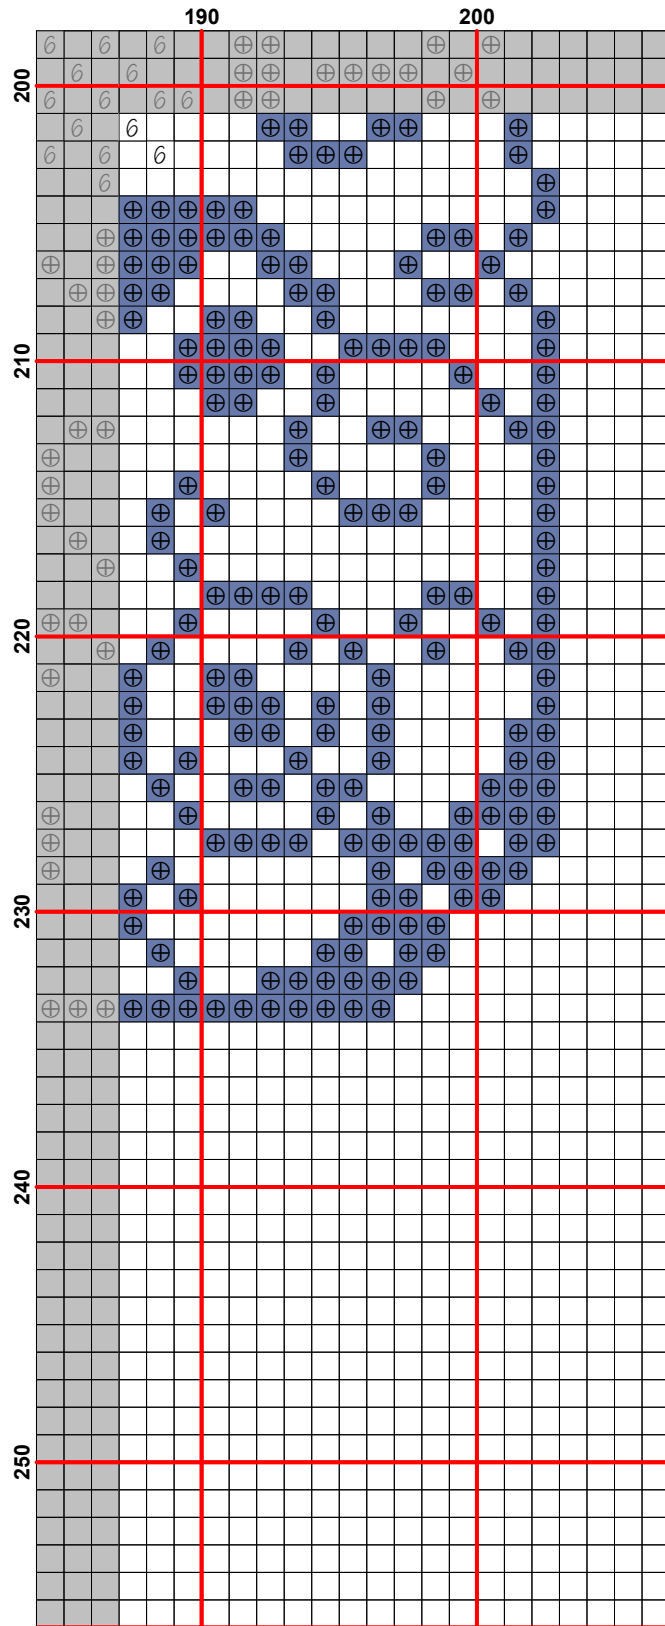

September

October

November

December

2015

0123456789

**Pattern Name:** Magical Creatures Calendar  
**Company:** Cloudsfactory  
**Copyright:** (c) 2014  
**Fabric:** Aida 14, White  
 207w X 256h Stitches  
**Size(s):** 14 Count, 37.56w X 46.45h cm  
 16 Count, 32.86w X 40.64h cm

**Floss Used for Full Stitches:**

Symbol	Strands	Type	Number	Color
	2	DMC	211	Lavender-LT
	2	DMC	300	Mahogany-VY DK
	2	DMC	301	Mahogany-MD
	2	DMC	310	Black
	2	DMC	415	Pearl Gray
	2	DMC	553	Violet
	2	DMC	602	Cranberry-MD
	2	DMC	666	Christmas Red-BRT
	2	DMC	738	Tan-VY LT
	2	DMC	740	Tangerine
	2	DMC	743	Yellow-MD
	2	DMC	754	Peach-LT
	2	DMC	797	Royal Blue
	2	DMC	905	Parrot Green-DK
	2	DMC	907	Parrot Green-LT
	2	DMC	922	Copper-LT
	2	DMC	938	Coffee Brown-UL DK
	2	DMC	947	Burnt Orange
	2	DMC	993	Aquamarine-LT
	2	DMC	3761	Sky Blue-LT
	2	DMC	3799	Pewter Gray-VY DK
	2	DMC	3807	Cornflower Blue
	2	DMC	3834	Grape-DK
	2	DMC	Ecru	Ecru
	2	DMC	B5200	Snow White

**Floss Used for Quarter Stitches:**

Symbol	Strands	Type	Number	Color
	2	DMC	301	Mahogany-MD
	2	DMC	743	Yellow-MD

**Floss Used for Back Stitches:**

Symbol	Strands	Type	Number	Color
	1	DMC	310	Black
	1	DMC	415	Pearl Gray
	1	DMC	602	Cranberry-MD
	1	DMC	740	Tangerine
	1	DMC	907	Parrot Green-LT
	1	DMC	938	Coffee Brown-UL DK