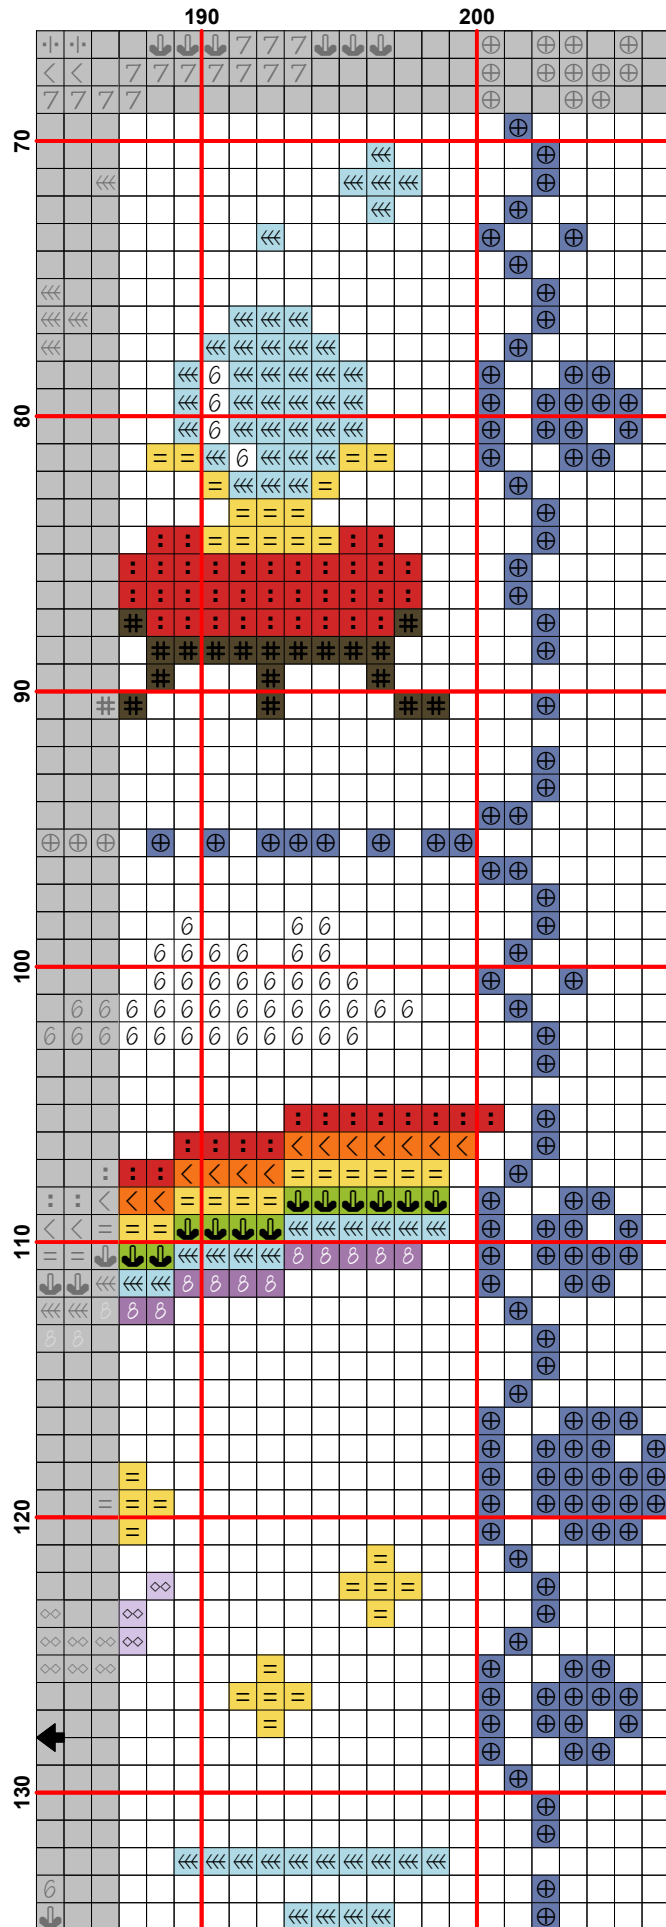

September

October

November

December

2015

0123456789

**Pattern Name:** Magical Creatures Calendar  
**Company:** Cloudsfactory  
**Copyright:** (c) 2014  
**Fabric:** Aida 14, White  
 207w X 256h Stitches  
**Size(s):** 14 Count, 37.56w X 46.45h cm  
 16 Count, 32.86w X 40.64h cm

**Floss Used for Full Stitches:**

Symbol	Strands	Type	Number	Color
	2	DMC	211	Lavender-LT
	2	DMC	300	Mahogany-VY DK
	2	DMC	301	Mahogany-MD
	2	DMC	310	Black
	2	DMC	415	Pearl Gray
	2	DMC	553	Violet
	2	DMC	602	Cranberry-MD
	2	DMC	666	Christmas Red-BRT
	2	DMC	738	Tan-VY LT
	2	DMC	740	Tangerine
	2	DMC	743	Yellow-MD
	2	DMC	754	Peach-LT
	2	DMC	797	Royal Blue
	2	DMC	905	Parrot Green-DK
	2	DMC	907	Parrot Green-LT
	2	DMC	922	Copper-LT
	2	DMC	938	Coffee Brown-UL DK
	2	DMC	947	Burnt Orange
	2	DMC	993	Aquamarine-LT
	2	DMC	3761	Sky Blue-LT
	2	DMC	3799	Pewter Gray-VY DK
	2	DMC	3807	Cornflower Blue
	2	DMC	3834	Grape-DK
	2	DMC	Ecru	Ecru
	2	DMC	B5200	Snow White

**Floss Used for Quarter Stitches:**

Symbol	Strands	Type	Number	Color
	2	DMC	301	Mahogany-MD
	2	DMC	743	Yellow-MD

**Floss Used for Back Stitches:**

Symbol	Strands	Type	Number	Color
	1	DMC	310	Black
	1	DMC	415	Pearl Gray
	1	DMC	602	Cranberry-MD
	1	DMC	740	Tangerine
	1	DMC	907	Parrot Green-LT
	1	DMC	938	Coffee Brown-UL DK