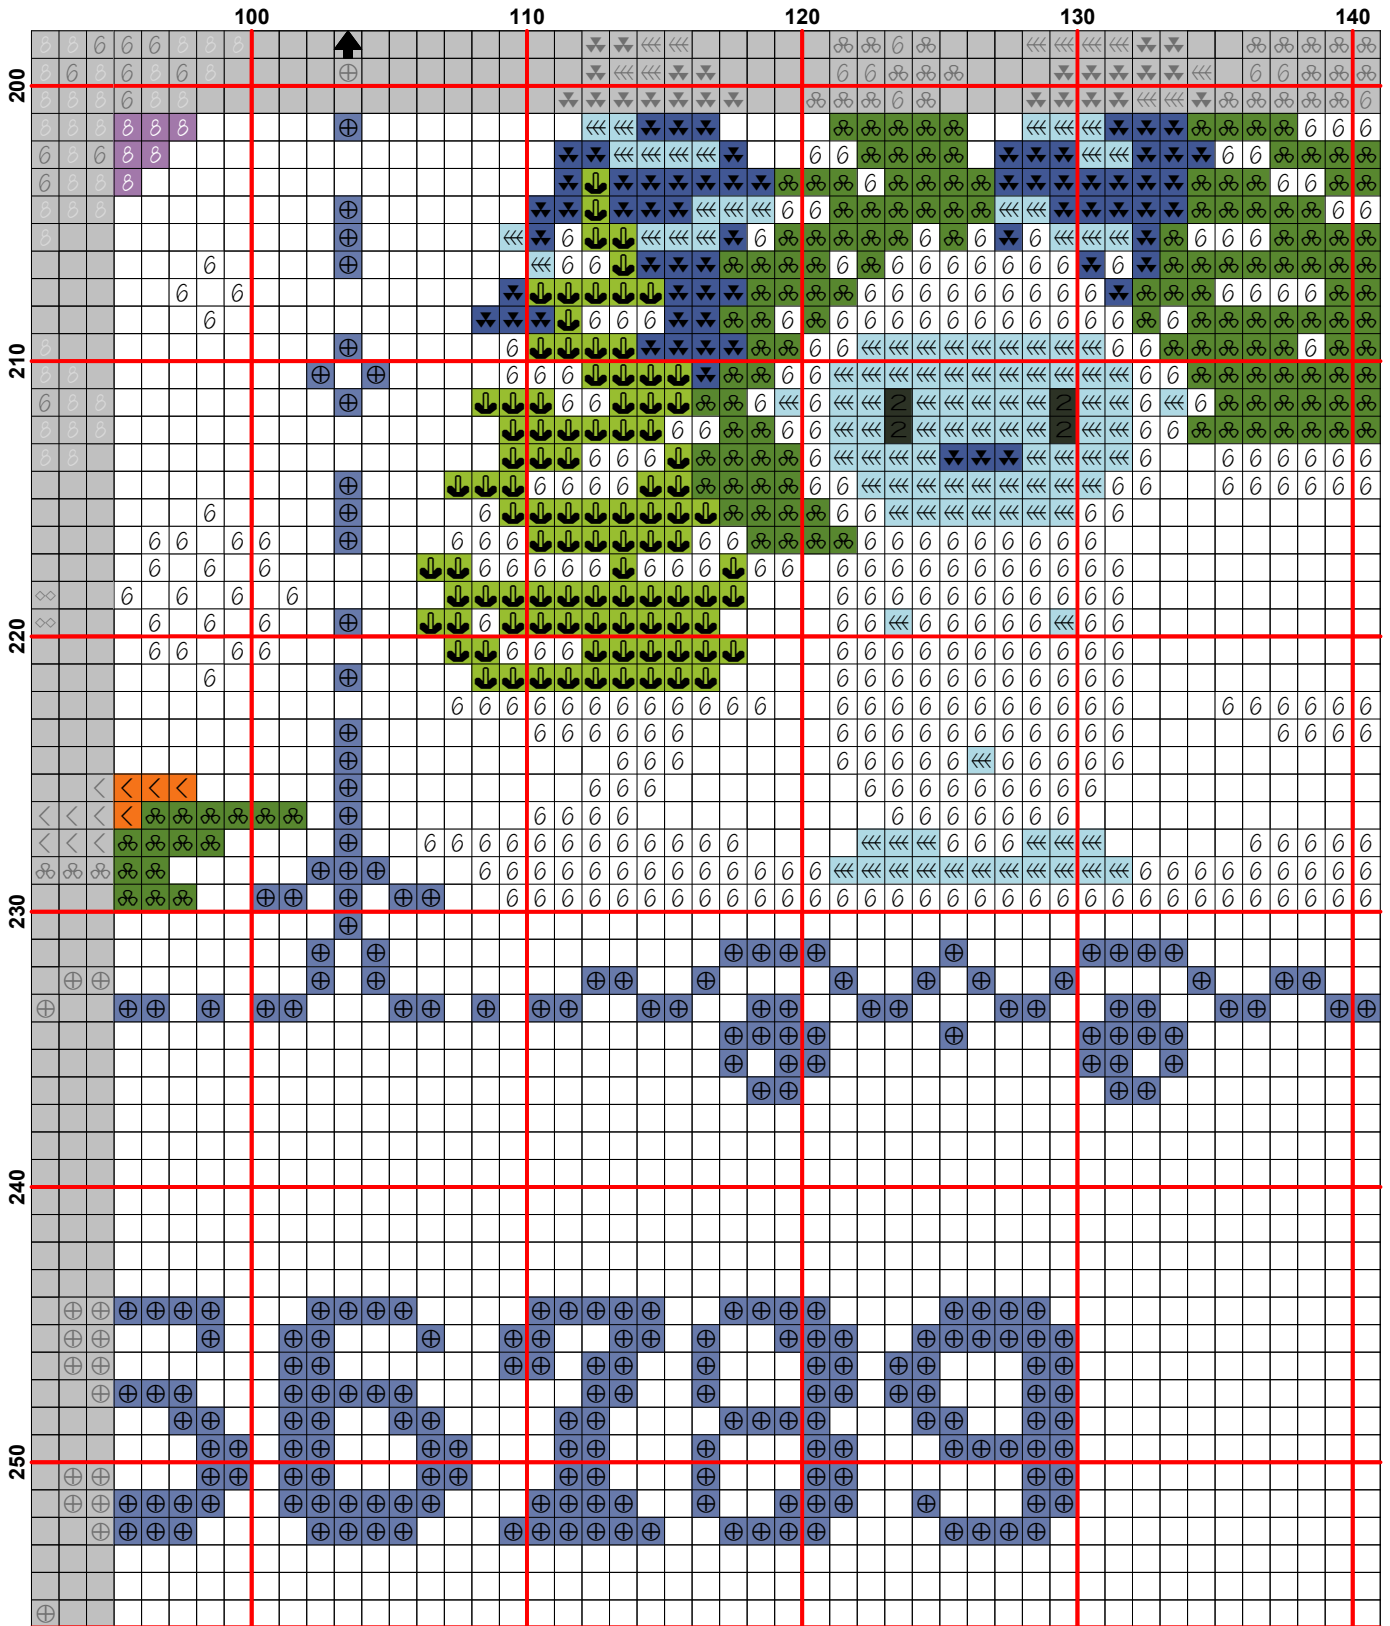

September

October

November

December

2015

0123456789

**Pattern Name:** Magical Creatures Calendar  
**Company:** Cloudsfactory  
**Copyright:** (c) 2014  
**Fabric:** Aida 14, White  
 207w X 256h Stitches  
**Size(s):** 14 Count, 37.56w X 46.45h cm  
 16 Count, 32.86w X 40.64h cm

**Floss Used for Full Stitches:**

Symbol	Strands	Type	Number	Color
	2	DMC	211	Lavender-LT
	2	DMC	300	Mahogany-VY DK
	2	DMC	301	Mahogany-MD
	2	DMC	310	Black
	2	DMC	415	Pearl Gray
	2	DMC	553	Violet
	2	DMC	602	Cranberry-MD
	2	DMC	666	Christmas Red-BRT
	2	DMC	738	Tan-VY LT
	2	DMC	740	Tangerine
	2	DMC	743	Yellow-MD
	2	DMC	754	Peach-LT
	2	DMC	797	Royal Blue
	2	DMC	905	Parrot Green-DK
	2	DMC	907	Parrot Green-LT
	2	DMC	922	Copper-LT
	2	DMC	938	Coffee Brown-UL DK
	2	DMC	947	Burnt Orange
	2	DMC	993	Aquamarine-LT
	2	DMC	3761	Sky Blue-LT
	2	DMC	3799	Pewter Gray-VY DK
	2	DMC	3807	Cornflower Blue
	2	DMC	3834	Grape-DK
	2	DMC	Ecru	Ecru
	2	DMC	B5200	Snow White

**Floss Used for Quarter Stitches:**

Symbol	Strands	Type	Number	Color
	2	DMC	301	Mahogany-MD
	2	DMC	743	Yellow-MD

**Floss Used for Back Stitches:**

Symbol	Strands	Type	Number	Color
	1	DMC	310	Black
	1	DMC	415	Pearl Gray
	1	DMC	602	Cranberry-MD
	1	DMC	740	Tangerine
	1	DMC	907	Parrot Green-LT
	1	DMC	938	Coffee Brown-UL DK