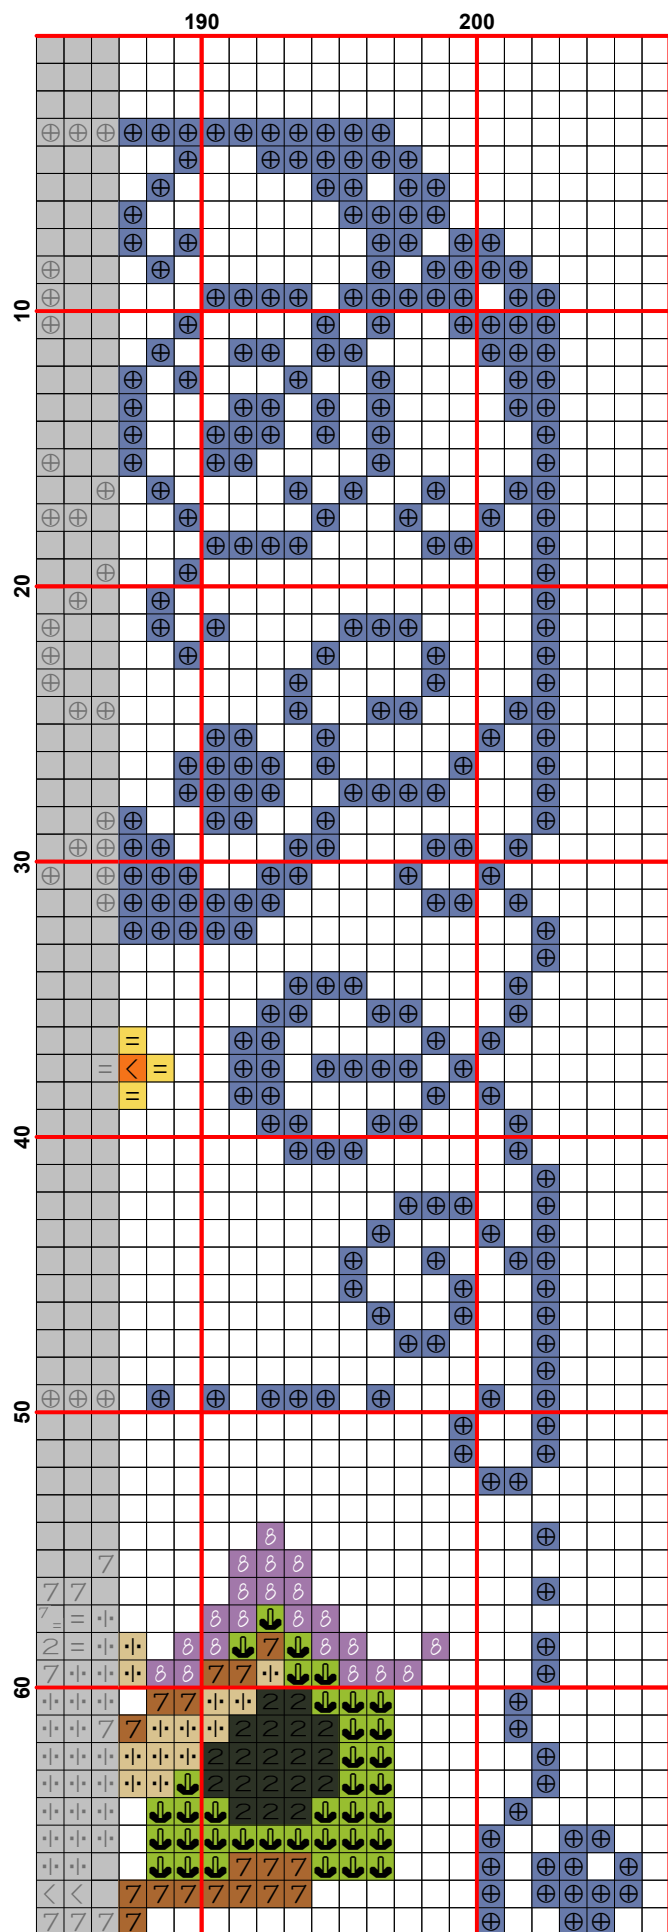

September

October

November

December

2015

0123456789

**Pattern Name:** Magical Creatures Calendar  
**Company:** Cloudsfactory  
**Copyright:** (c) 2014  
**Fabric:** Aida 14, White  
 207w X 256h Stitches  
**Size(s):** 14 Count, 37.56w X 46.45h cm  
 16 Count, 32.86w X 40.64h cm

**Floss Used for Full Stitches:**

Symbol	Strands	Type	Number	Color
	2	DMC	211	Lavender-LT
	2	DMC	300	Mahogany-VY DK
	2	DMC	301	Mahogany-MD
	2	DMC	310	Black
	2	DMC	415	Pearl Gray
	2	DMC	553	Violet
	2	DMC	602	Cranberry-MD
	2	DMC	666	Christmas Red-BRT
	2	DMC	738	Tan-VY LT
	2	DMC	740	Tangerine
	2	DMC	743	Yellow-MD
	2	DMC	754	Peach-LT
	2	DMC	797	Royal Blue
	2	DMC	905	Parrot Green-DK
	2	DMC	907	Parrot Green-LT
	2	DMC	922	Copper-LT
	2	DMC	938	Coffee Brown-UL DK
	2	DMC	947	Burnt Orange
	2	DMC	993	Aquamarine-LT
	2	DMC	3761	Sky Blue-LT
	2	DMC	3799	Pewter Gray-VY DK
	2	DMC	3807	Cornflower Blue
	2	DMC	3834	Grape-DK
	2	DMC	Ecru	Ecru
	2	DMC	B5200	Snow White

**Floss Used for Quarter Stitches:**

Symbol	Strands	Type	Number	Color
	2	DMC	301	Mahogany-MD
	2	DMC	743	Yellow-MD

**Floss Used for Back Stitches:**

Symbol	Strands	Type	Number	Color
	1	DMC	310	Black
	1	DMC	415	Pearl Gray
	1	DMC	602	Cranberry-MD
	1	DMC	740	Tangerine
	1	DMC	907	Parrot Green-LT
	1	DMC	938	Coffee Brown-UL DK