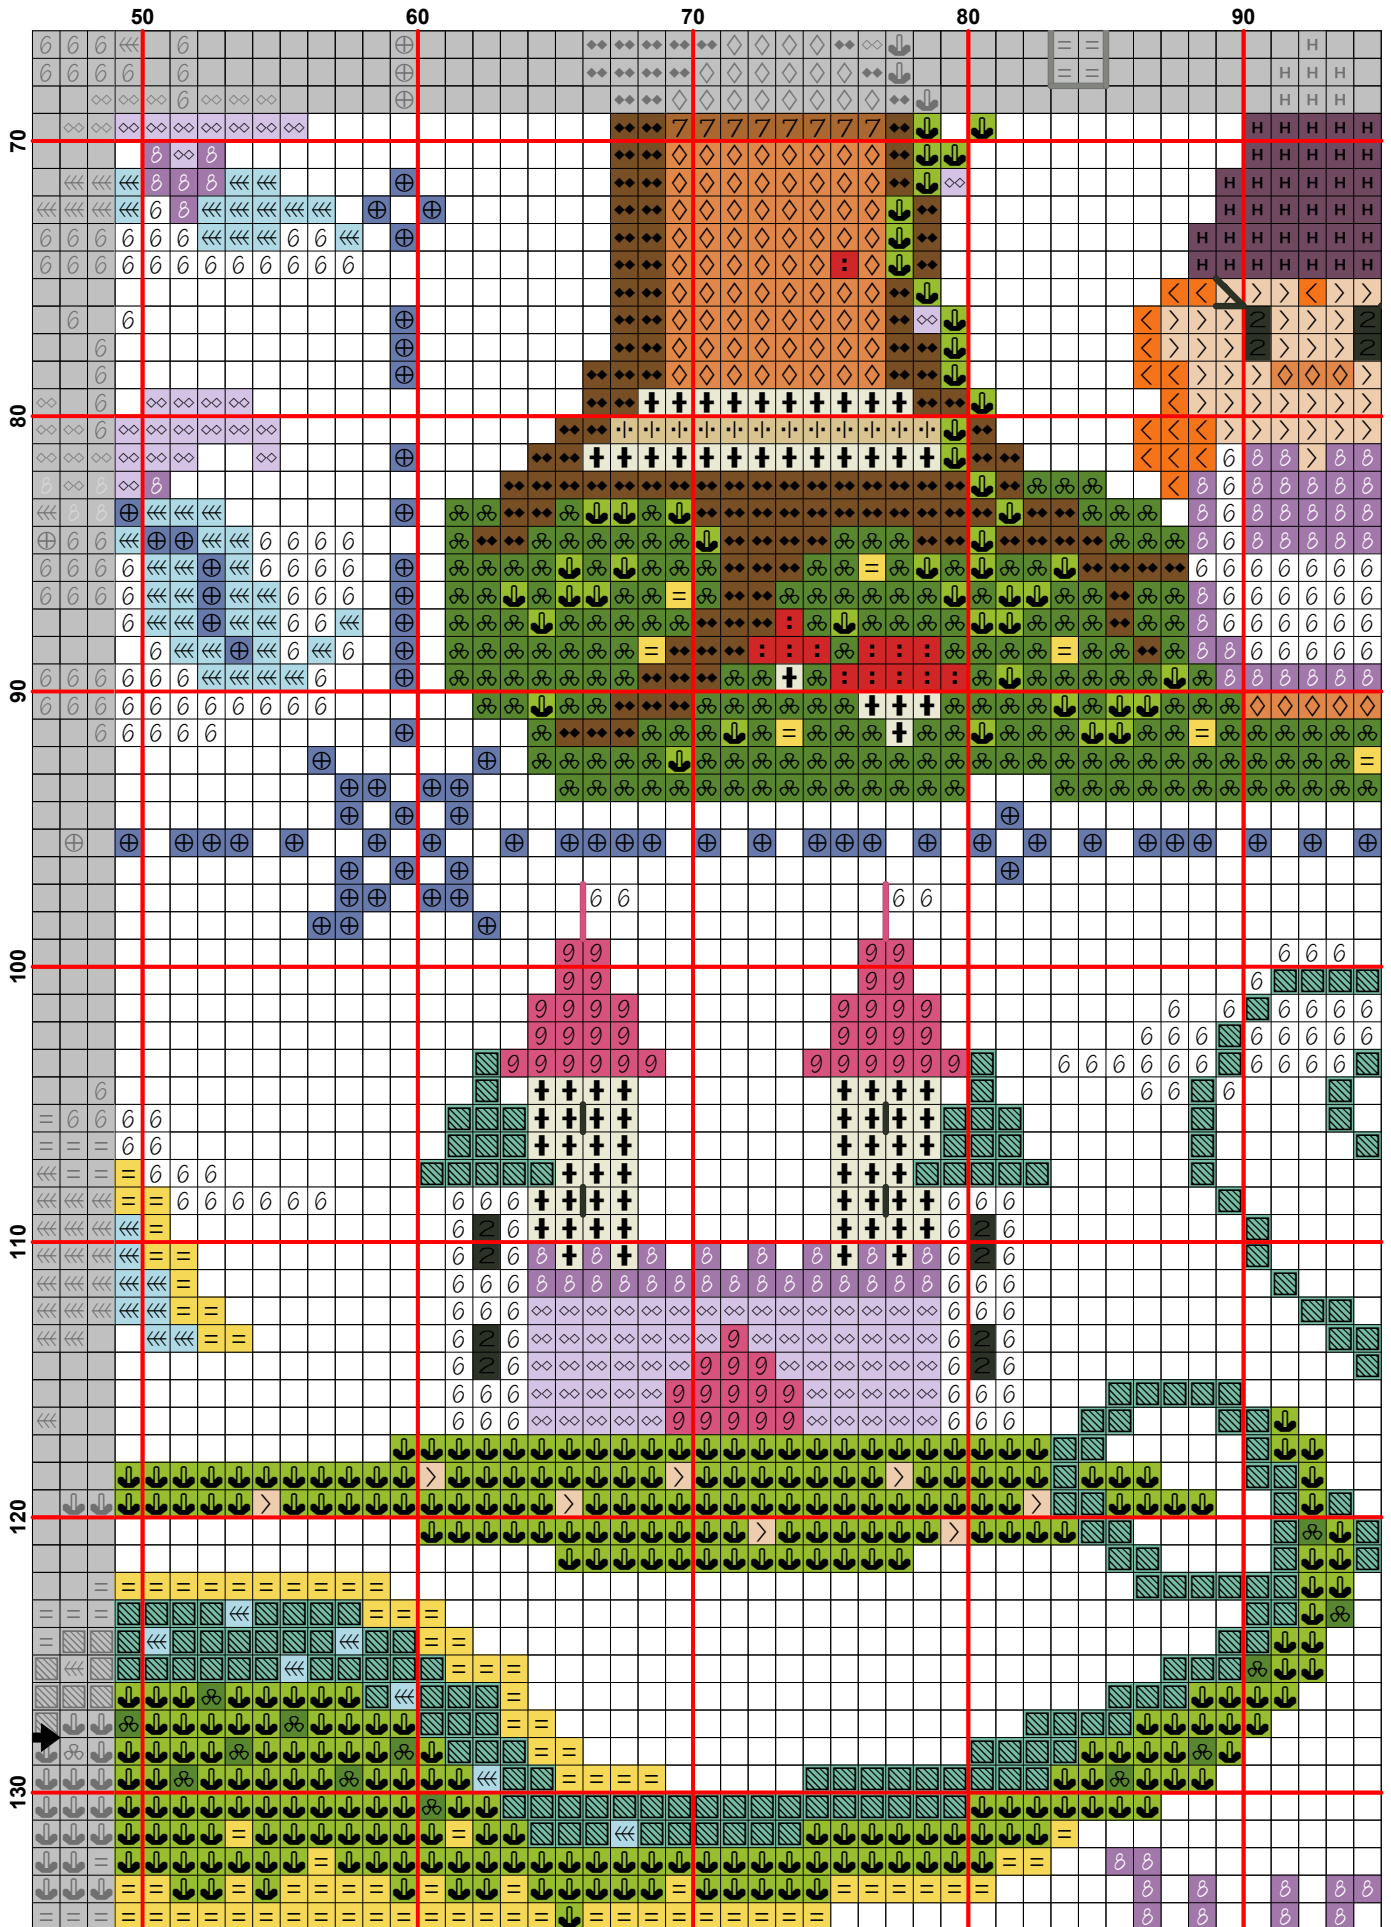

September

October

November

December

2015

0123456789

**Pattern Name:** Magical Creatures Calendar  
**Company:** Cloudsfactory  
**Copyright:** (c) 2014  
**Fabric:** Aida 14, White  
 207w X 256h Stitches  
**Size(s):** 14 Count, 37.56w X 46.45h cm  
 16 Count, 32.86w X 40.64h cm

**Floss Used for Full Stitches:**

Symbol	Strands	Type	Number	Color
	2	DMC	211	Lavender-LT
	2	DMC	300	Mahogany-VY DK
	2	DMC	301	Mahogany-MD
	2	DMC	310	Black
	2	DMC	415	Pearl Gray
	2	DMC	553	Violet
	2	DMC	602	Cranberry-MD
	2	DMC	666	Christmas Red-BRT
	2	DMC	738	Tan-VY LT
	2	DMC	740	Tangerine
	2	DMC	743	Yellow-MD
	2	DMC	754	Peach-LT
	2	DMC	797	Royal Blue
	2	DMC	905	Parrot Green-DK
	2	DMC	907	Parrot Green-LT
	2	DMC	922	Copper-LT
	2	DMC	938	Coffee Brown-UL DK
	2	DMC	947	Burnt Orange
	2	DMC	993	Aquamarine-LT
	2	DMC	3761	Sky Blue-LT
	2	DMC	3799	Pewter Gray-VY DK
	2	DMC	3807	Cornflower Blue
	2	DMC	3834	Grape-DK
	2	DMC	Ecru	Ecru
	2	DMC	B5200	Snow White

**Floss Used for Quarter Stitches:**

Symbol	Strands	Type	Number	Color
	2	DMC	301	Mahogany-MD
	2	DMC	743	Yellow-MD

**Floss Used for Back Stitches:**

Symbol	Strands	Type	Number	Color
	1	DMC	310	Black
	1	DMC	415	Pearl Gray
	1	DMC	602	Cranberry-MD
	1	DMC	740	Tangerine
	1	DMC	907	Parrot Green-LT
	1	DMC	938	Coffee Brown-UL DK