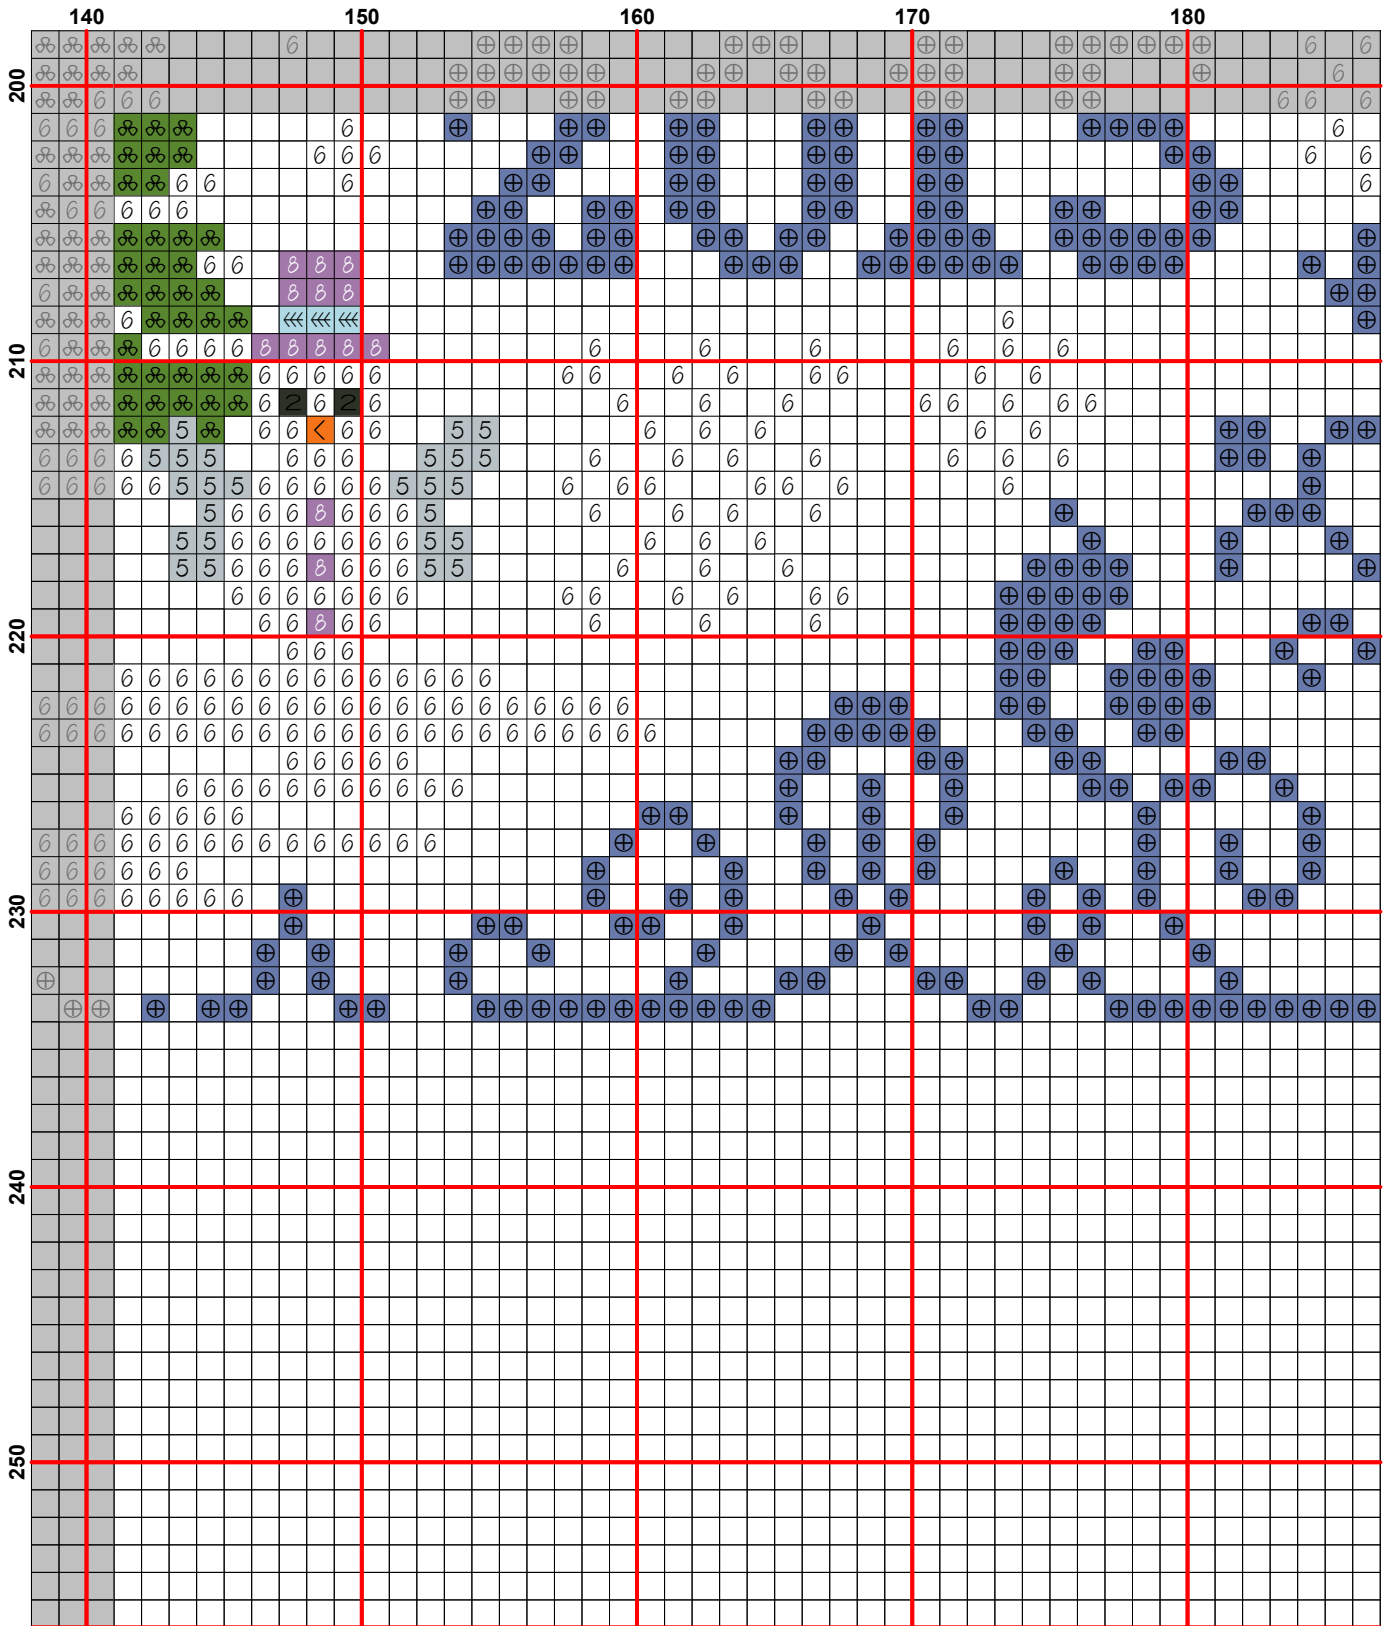

September

October

November

December

2015

0123456789

**Pattern Name:** Magical Creatures Calendar  
**Company:** Cloudsfactory  
**Copyright:** (c) 2014  
**Fabric:** Aida 14, White  
 207w X 256h Stitches  
**Size(s):** 14 Count, 37.56w X 46.45h cm  
 16 Count, 32.86w X 40.64h cm

**Floss Used for Full Stitches:**

Symbol	Strands	Type	Number	Color
	2	DMC	211	Lavender-LT
	2	DMC	300	Mahogany-VY DK
	2	DMC	301	Mahogany-MD
	2	DMC	310	Black
	2	DMC	415	Pearl Gray
	2	DMC	553	Violet
	2	DMC	602	Cranberry-MD
	2	DMC	666	Christmas Red-BRT
	2	DMC	738	Tan-VY LT
	2	DMC	740	Tangerine
	2	DMC	743	Yellow-MD
	2	DMC	754	Peach-LT
	2	DMC	797	Royal Blue
	2	DMC	905	Parrot Green-DK
	2	DMC	907	Parrot Green-LT
	2	DMC	922	Copper-LT
	2	DMC	938	Coffee Brown-UL DK
	2	DMC	947	Burnt Orange
	2	DMC	993	Aquamarine-LT
	2	DMC	3761	Sky Blue-LT
	2	DMC	3799	Pewter Gray-VY DK
	2	DMC	3807	Cornflower Blue
	2	DMC	3834	Grape-DK
	2	DMC	Ecru	Ecru
	2	DMC	B5200	Snow White

**Floss Used for Quarter Stitches:**

Symbol	Strands	Type	Number	Color
	2	DMC	301	Mahogany-MD
	2	DMC	743	Yellow-MD

**Floss Used for Back Stitches:**

Symbol	Strands	Type	Number	Color
	1	DMC	310	Black
	1	DMC	415	Pearl Gray
	1	DMC	602	Cranberry-MD
	1	DMC	740	Tangerine
	1	DMC	907	Parrot Green-LT
	1	DMC	938	Coffee Brown-UL DK